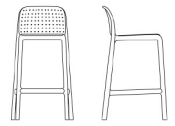

"Black-Out-Box-Kitchen", storage box, multipurpose, steel + wood,

# rausschwärmer

Bar chair, Italian design, fibreglass-PP, (Bianco, Antracite, Caffè, Rosso, Tortora)

## Anatomy & Intestines

Anatomy & Intestines

Tray for glasses + picnic, not just for trailer, pinewood, untreated

Tray for paper + office, not just for trailer, A4+, pinewood, untreated

Storage rack "Navis", mounted in the front bow, two "Navis" simultaneously possible