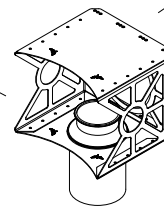

Water bowl, 4L, in combination with shelf "Orbis", stainless steel

Shelf, multi purpose, for backside frame, pinewood, untreated

Hooks for jackets + towels, for backside frame, pinewood, untreated

Shelf for torch + tools, for backside frame, pinewood, untreated

"Orbis-1", shelf with mount for small water tank at the bottom, aluminium

Additional supports for wooden bar inside, set of two

Water tank (15L) for "Aqua" shelf, with tap, stainless steel

Small water tank (3L) with tap at the bottom, for shelf "Orbis-1", stainless steel