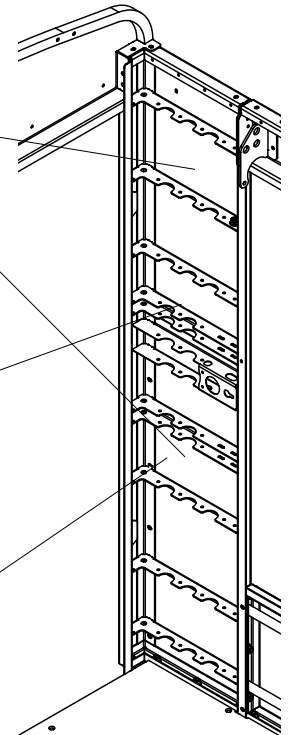

Anatomy & Intestines