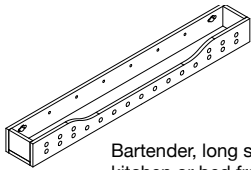

Bartender, long shelf above kitchen or bed frame, pinewood, untreated