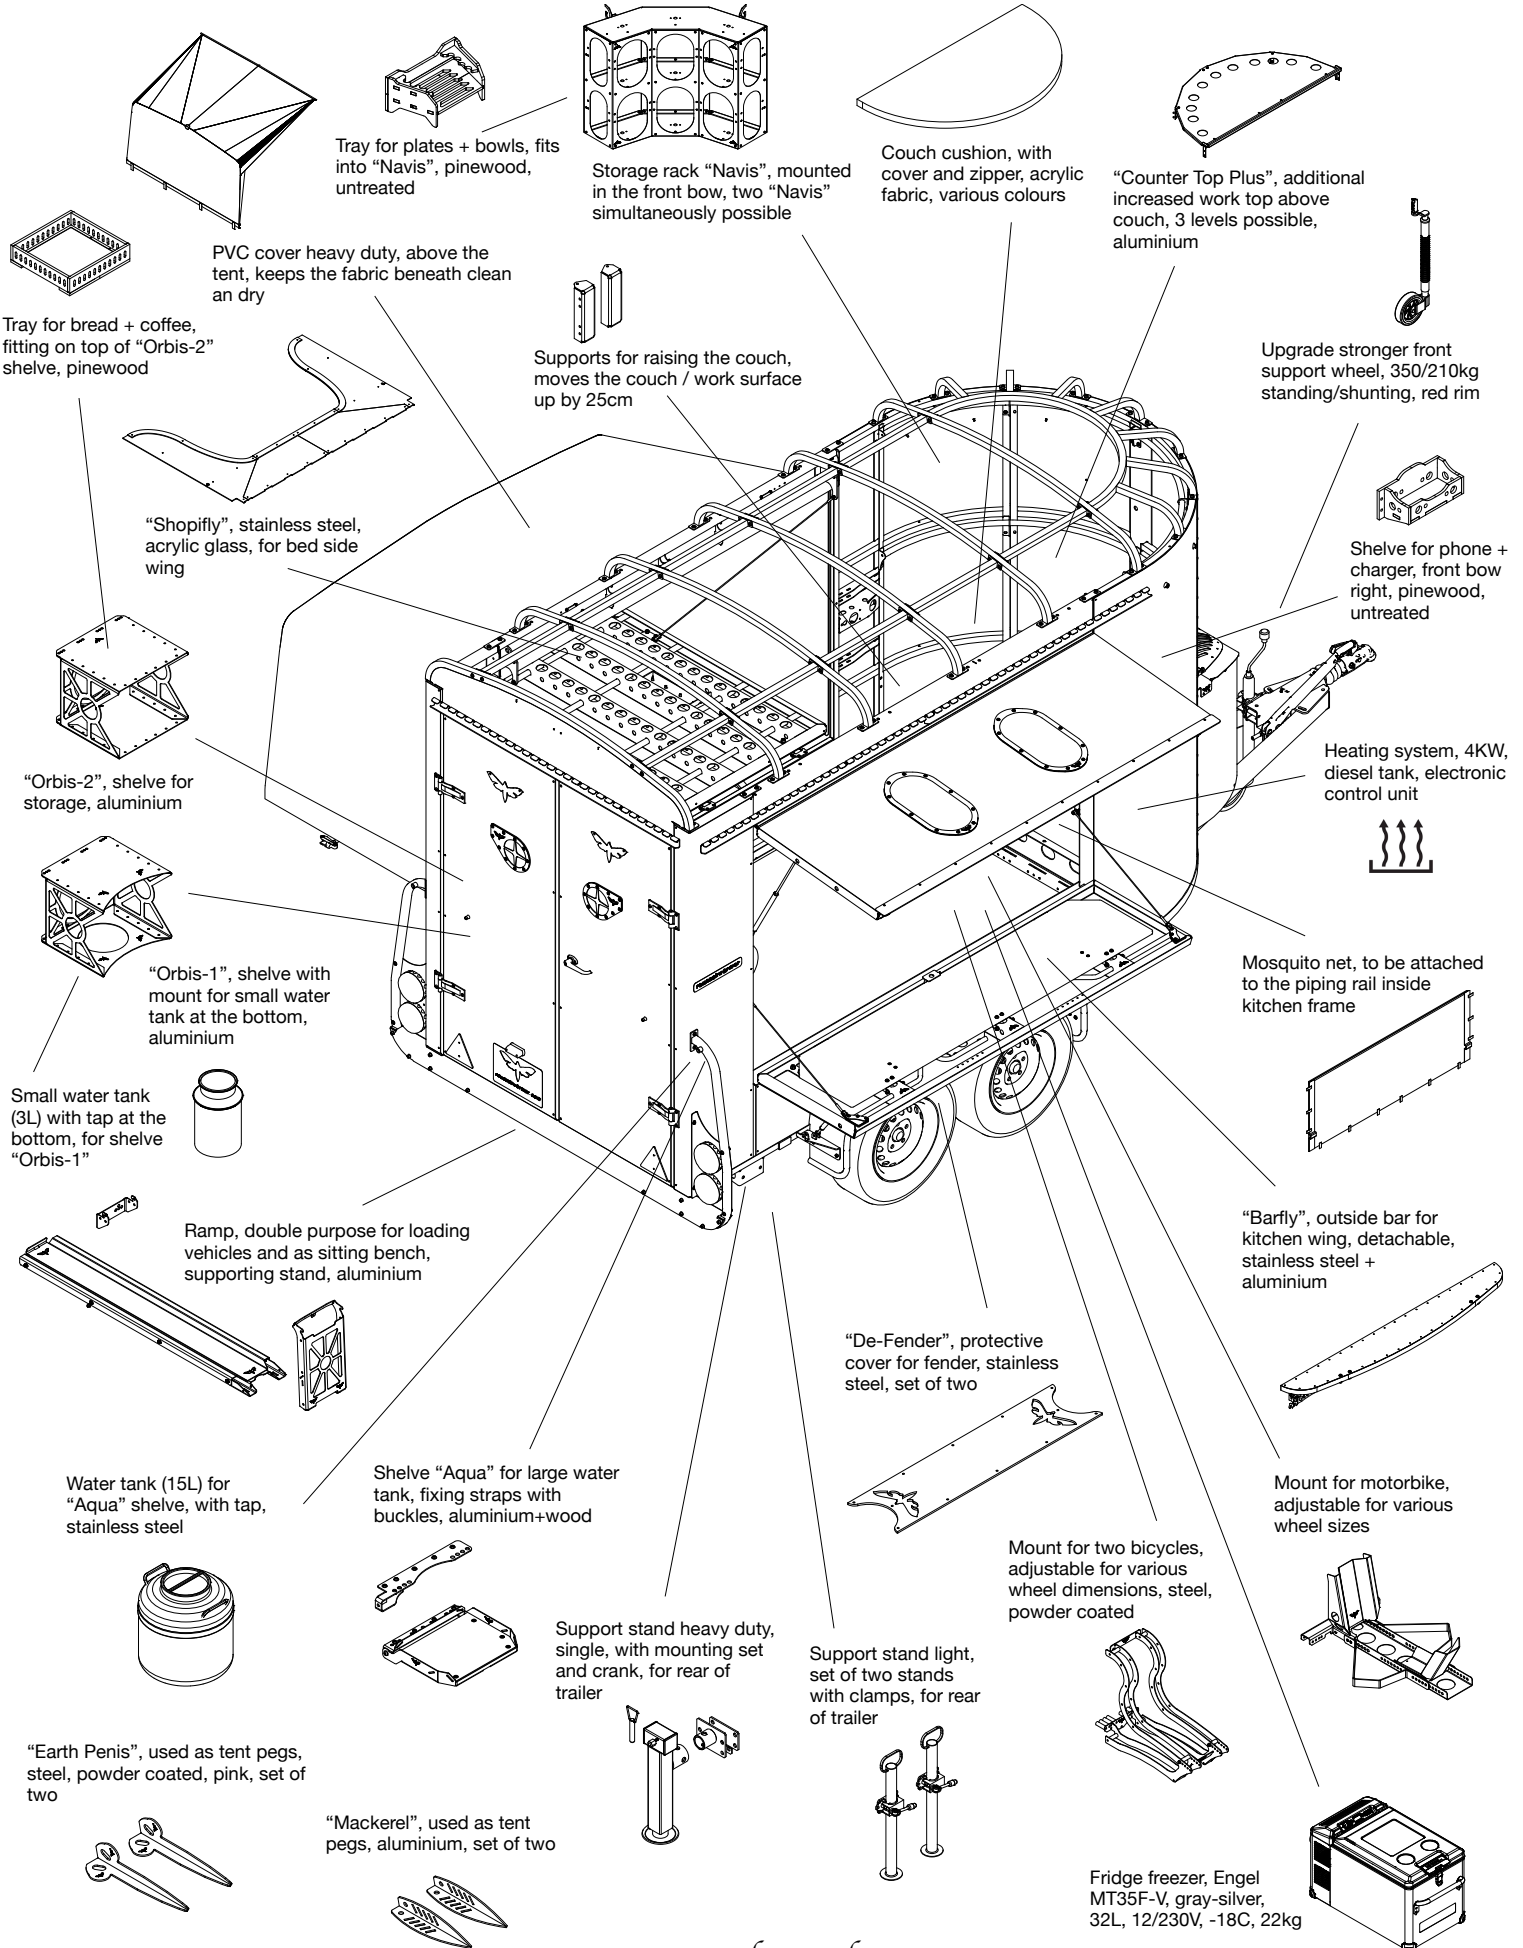

"Black-Out-Box-Kitchen", storage box, multipurpose, steel + wood,

rausschwärmer

Anatomy & Intestines